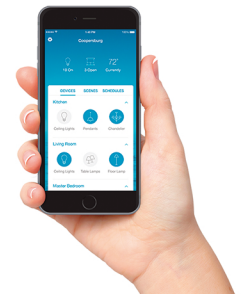

This product is available in a wide range of finishes for adapt to any style of decoration or architecture.

Lutron Connect App

The residences will be delivered with an environment that meets the most common needs of customers. This setting can be easily changed from the Lutron application connect, where new devices can be added and modify the scenes.

Your home will welcome you

Enable geofencing in the application to automatically turn on or off your lights or the weather when you leave or approach home. Also receive notifications on your mobile device if you have left the lights on.