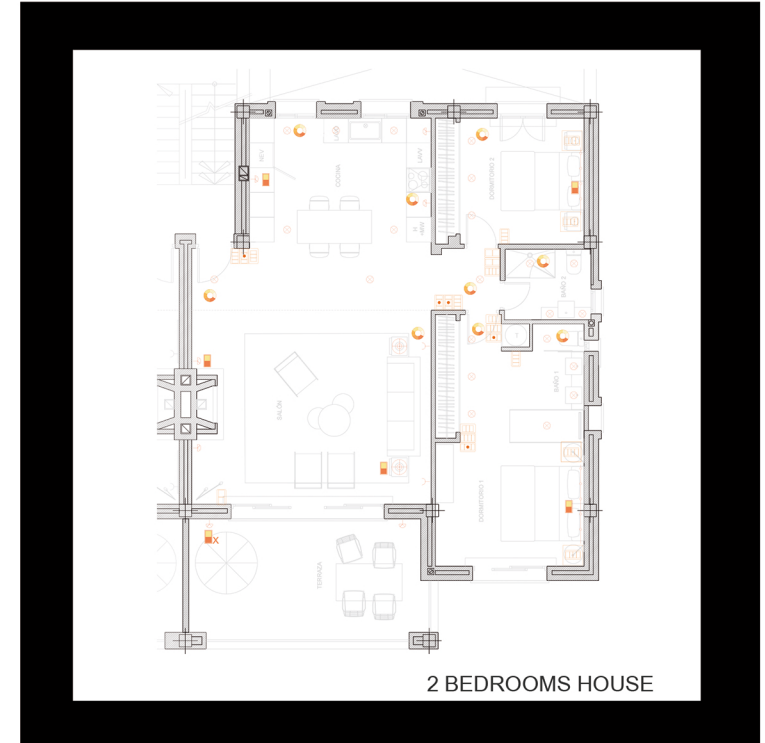

PARAISOPUEBLO

BENAHAVÍS

PARAI SOPUEBLO BENAHAVÍS

Lighting Control Pack

LEGEND

-  On wall Lutron Pico on/off keypad
-  On wall Lutron Pico Audio keypad
-  On wall Lutron Pico 3 buttons keypad
-  On pedestal Lutron Pico buttons keypad
-  On wall Lutron Pico 4 buttons keypad
-  Dimming circuit phase
-  ON / OFF circuit
-  ON / OFF outdoor circuit